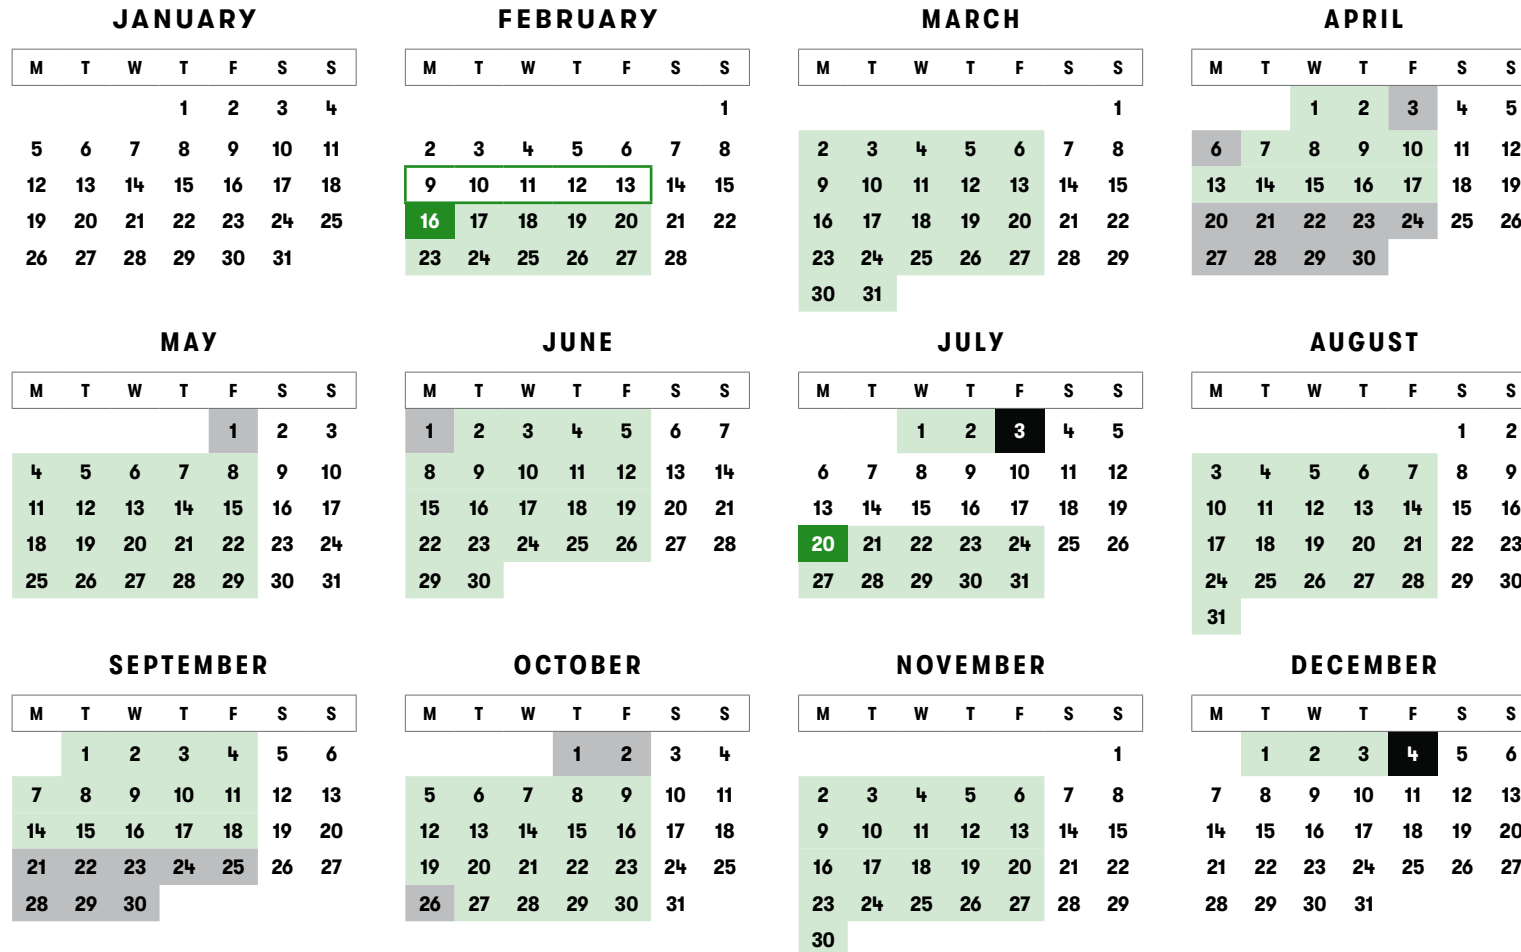

Certificate in Information Technology

FEB 2026 INTAKE + JUL 2026 INTAKE

Orientation week
 Start of semester
 End of semester
 Semester break + public holidays

2026

* Subject to change