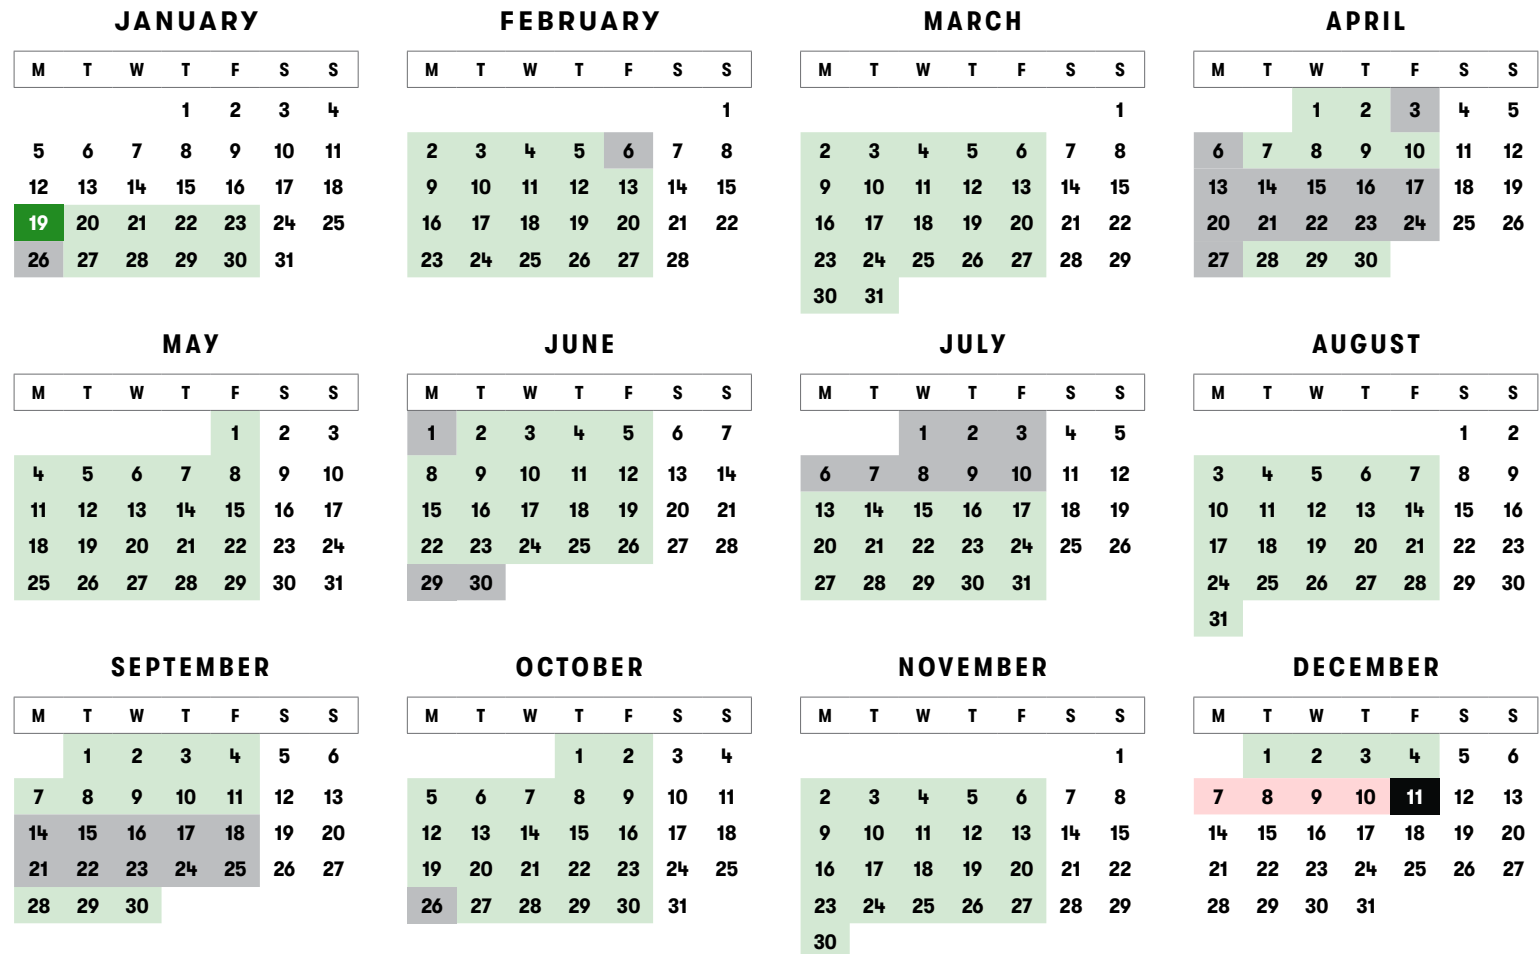

## Bachelor of Jewellery Design + Technology

■ Orientation week  
 ■ Start of semester  
 ■ Assessment  
 ■ Break + public holidays  
 ■ End of semester

2026

\* Subject to change