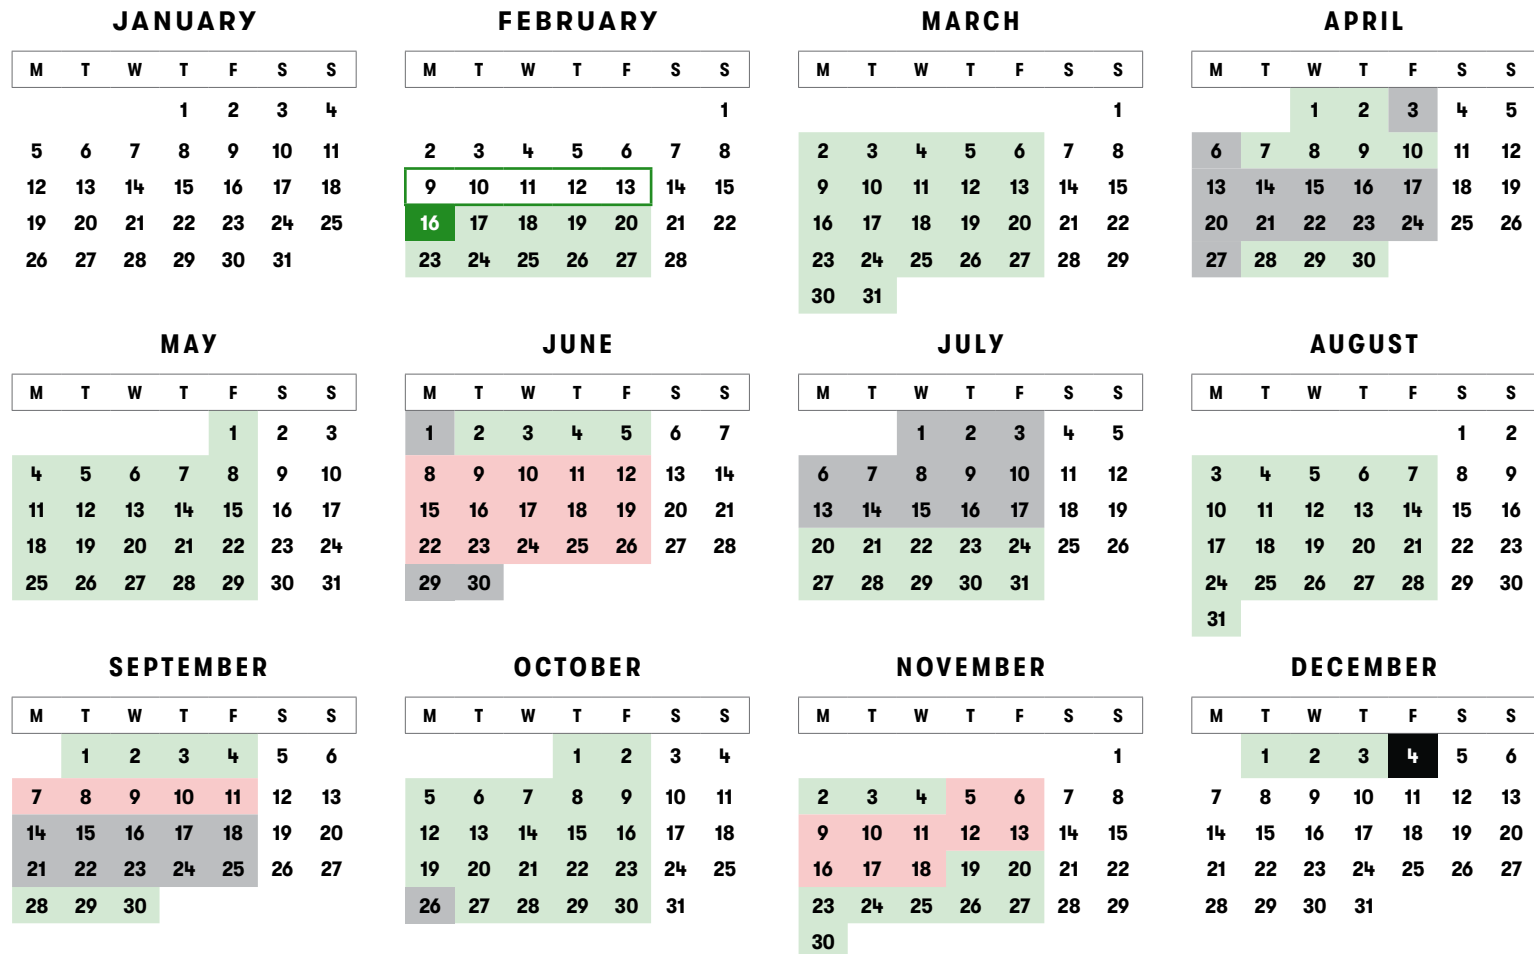

Bachelor in Fine Arts

 Orientation week
 Start of semester
 Assessment
 Break + public holidays
 End of semester

2026

* Subject to change