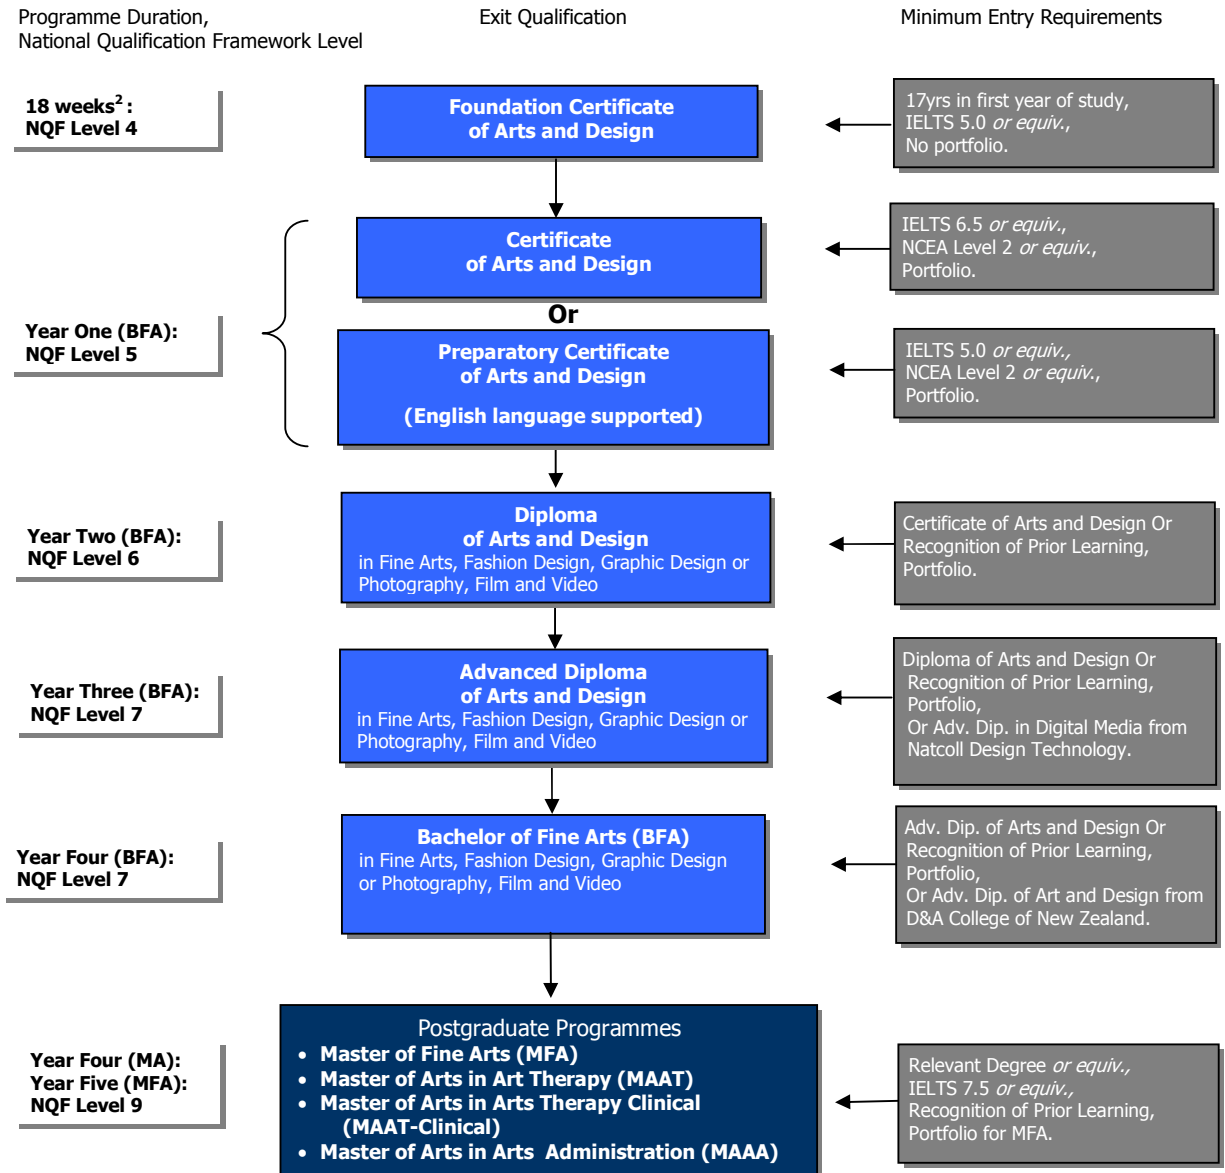

# Whitecliffe Programme Structure<sup>1</sup>

<sup>1</sup> Check the 2009 Prospectus for details

<sup>2</sup> For international students we also offer an Auckland based 12 month programme starting with English language tuition at FERN English Academy or AIS St Helens followed by the Foundation Certificate in Semester 2.